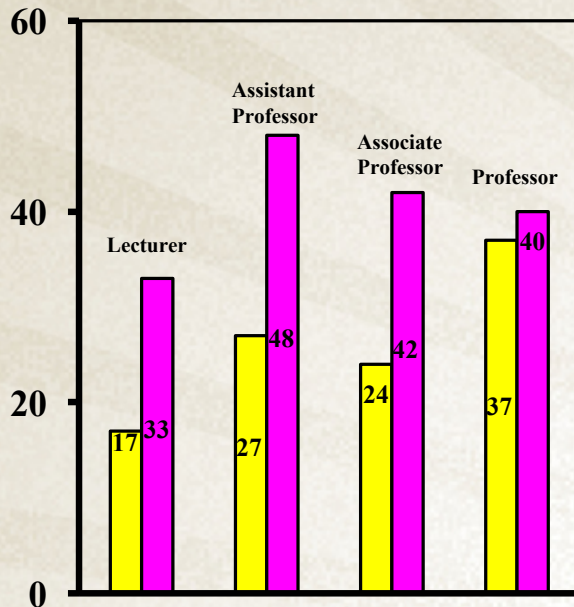

Overall Faculty Rank by Race & Sex College of Education

White