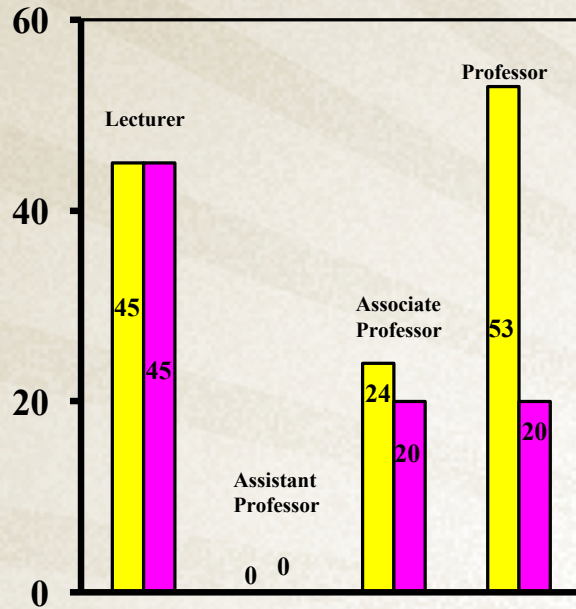

Overall Faculty Rank by Race & Sex College of Computing & Informatics

White