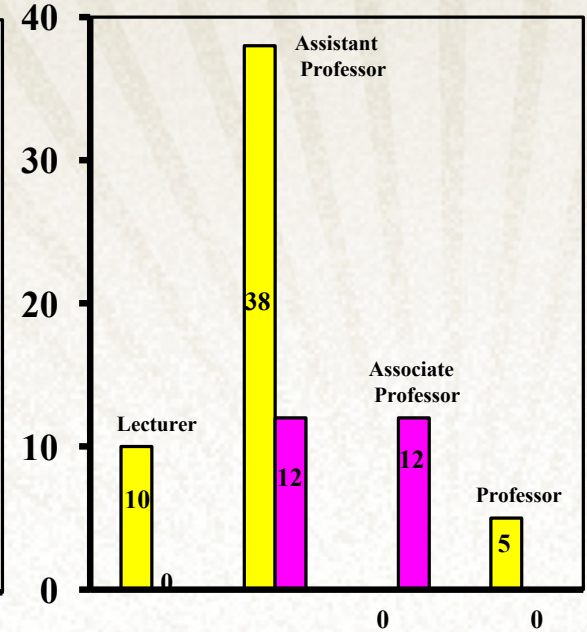

Overall Faculty Rank by Race & Sex College of Computing & Informatics

White

Non - White

Non - Resident Alien

% of Faculty

Male
Female

Non-White includes: American Indian or Alaska Native, Non-Hispanic Asian, Non-Hispanic Black, Hispanic, Nat Hawaiian/Other Pacific Islander, Two or More Races, Unknown

Overall Faculty Rank by Race & Sex

College of Business

White

Non - White

Non - Resident Alien

% of Faculty

Male
Female

Non-White includes: American Indian or Alaska Native, Non-Hispanic Asian, Non-Hispanic Black, Hispanic, Nat Hawaiian/Other Pacific Islander, Two or More Races, Unknown