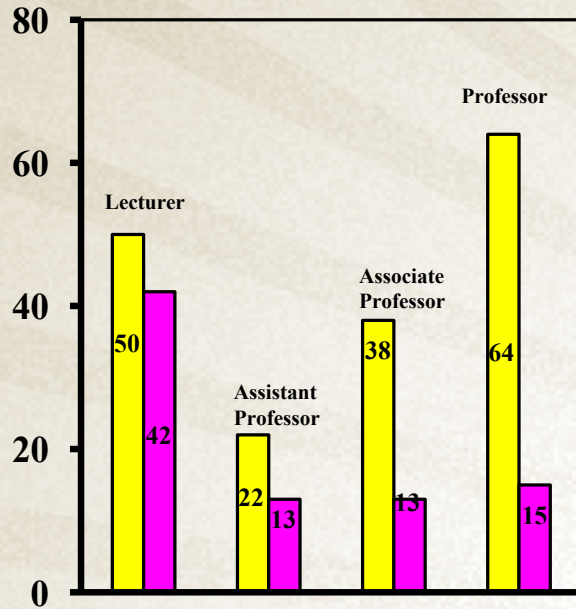

Overall Faculty Rank by Race & Sex College of Computing & Informatics

White

Non - White

Non - Resident Alien

% of Faculty

Male
Female

Non-White includes: American Indian or Alaska Native, Non-Hispanic Asian, Non-Hispanic Black, Hispanic, Nat Hawaiian/Other Pacific Islander, Two or More Races, Unknown

Overall Faculty Rank by Race & Sex

College of Business

White

Non - White

Non - Resident Alien

% of Faculty

Male
Female

Non-White includes: American Indian or Alaska Native, Non-Hispanic Asian, Non-Hispanic Black, Hispanic, Nat Hawaiian/Other Pacific Islander, Two or More Races, Unknown