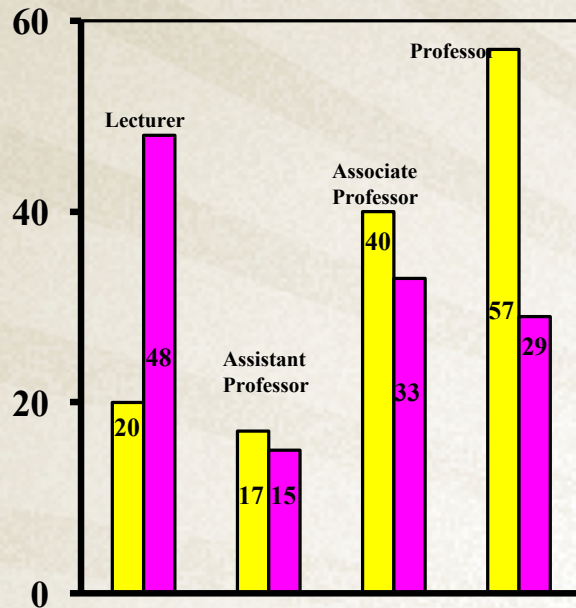

Overall Faculty Rank by Race & Sex

College of Liberal Arts & Science

White