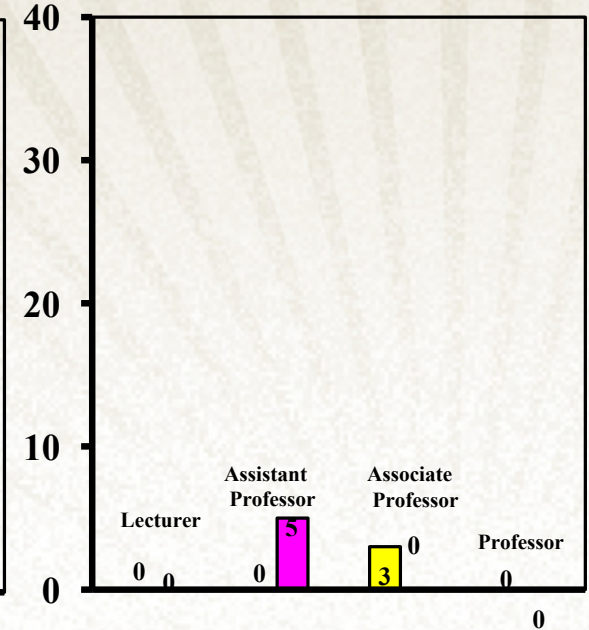

Overall Faculty Rank by Race & Sex College of Engineering

White

Non - White

Non - Resident Alien

% of Faculty

Male
Female

Non-White includes: American Indian or Alaska Native, Non-Hispanic Asian, Non-Hispanic Black, Hispanic, Nat Hawaiian/Other Pacific Islander, Two or More Races, Unknown

Overall Faculty Rank by Race & Sex College of Health & Human Services

White

Non - White

Non - Resident Alien

% of Faculty

Male
Female

Non-White includes: American Indian or Alaska Native, Non-Hispanic Asian, Non-Hispanic Black, Hispanic, Nat Hawaiian/Other Pacific Islander, Two or More Races, Unknown