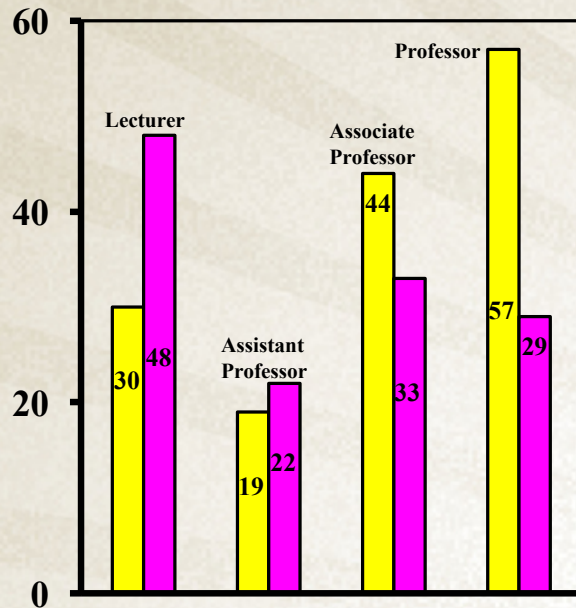

Overall Faculty Rank by Race & Sex

College of Arts & Architecture

White