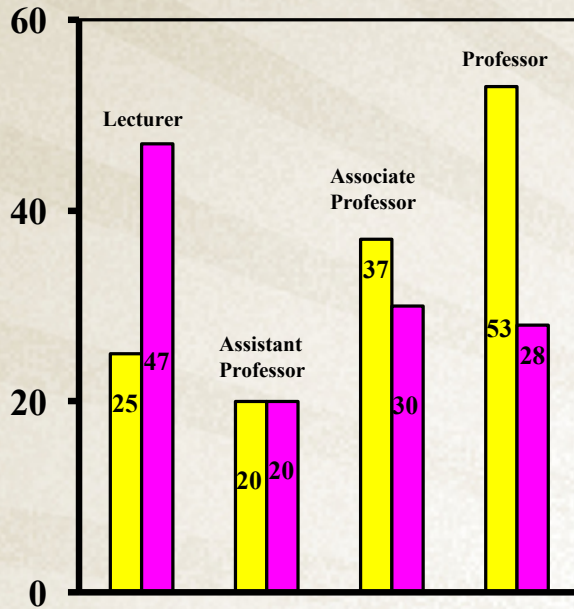

Overall Faculty Rank by Sex

Male
Female

Overall Faculty Rank by Race & Sex

White

Non - White

Non - Resident Alien

% of Faculty

 Male
 Female