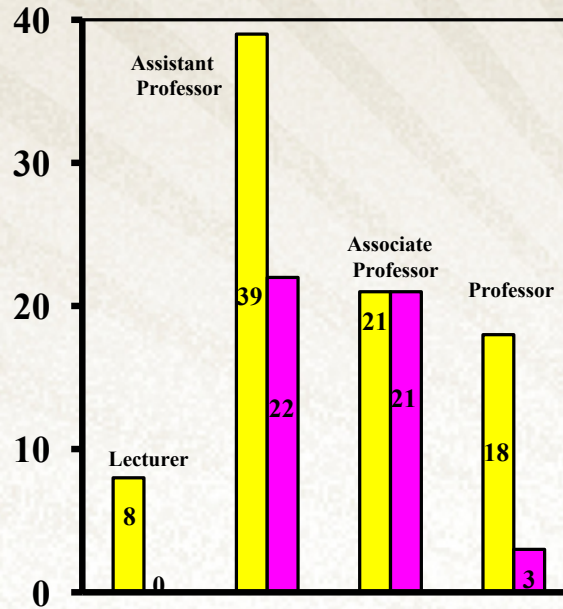

Overall Faculty Rank by Race & Sex College of Computing & Informatics

White

Non - White

Non - Resident Alien

% of Faculty

Male
Female

Non-White includes: American Indian or Alaska Native, Non-Hispanic Asian, Non-Hispanic Black, Hispanic, Nat Hawaiian/Other Pacific Islander, Two or More Races, Unknown

Overall Faculty Rank by Race & Sex

College of Business

White

Non - White

Non - Resident Alien

% of Faculty

Male
Female

Non-White includes: American Indian or Alaska Native, Non-Hispanic Asian, Non-Hispanic Black, Hispanic, Nat Hawaiian/Other Pacific Islander, Two or More Races, Unknown