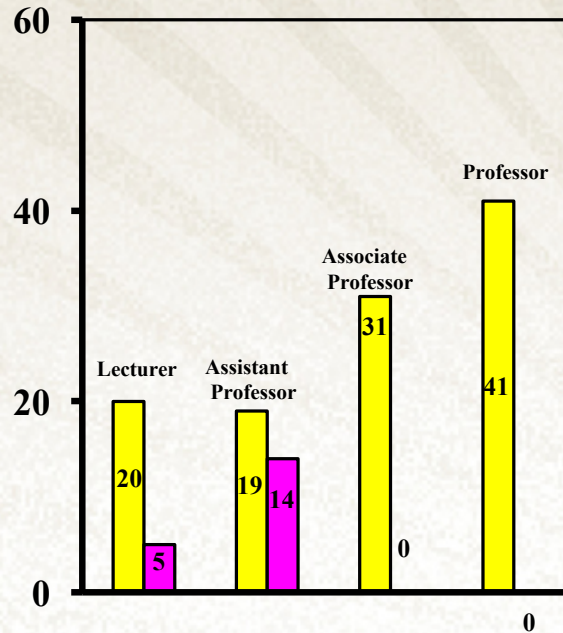

Overall Faculty Rank by Race & Sex College of Engineering

Non - White

% of Faculty

Male
Female

Non-White includes: American Indian or Alaska Native, Non-Hispanic Asian, Non-Hispanic Black, Hispanic, Nat Hawaiian/Other Pacific Islander, Two or More Races, Unknown