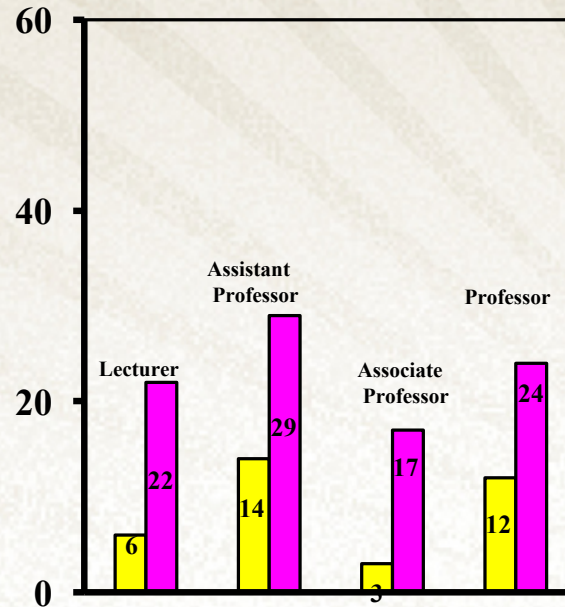

Overall Faculty Rank by Race & Sex College of Health & Human Services

Non - White

% of Faculty

Male
Female

Non-White includes: American Indian or Alaska Native, Non-Hispanic Asian, Non-Hispanic Black, Hispanic, Nat Hawaiian/Other Pacific Islander, Two or More Races, Unknown