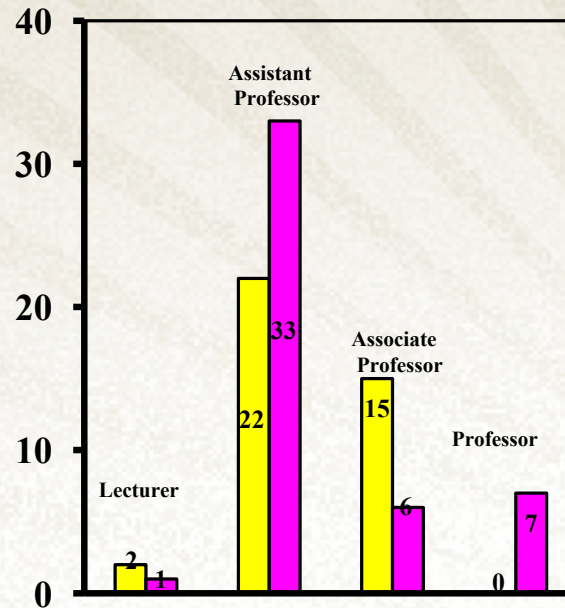

Overall Faculty Rank by Race & Sex

College of Arts & Architecture

Non - White

% of Faculty

Male
Female

Non-White includes: American Indian or Alaska Native, Non-Hispanic Asian, Non-Hispanic Black, Hispanic, Nat Hawaiian/Other Pacific Islander, Two or More Races, Unknown