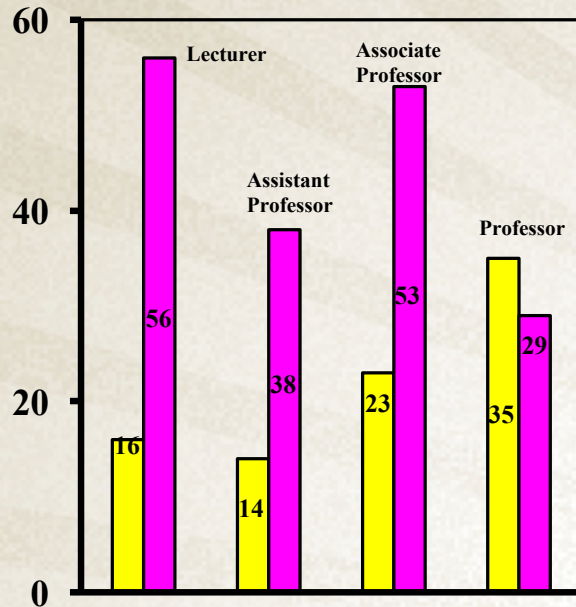

Overall Faculty Rank by Race & Sex College of Health & Human Services

White