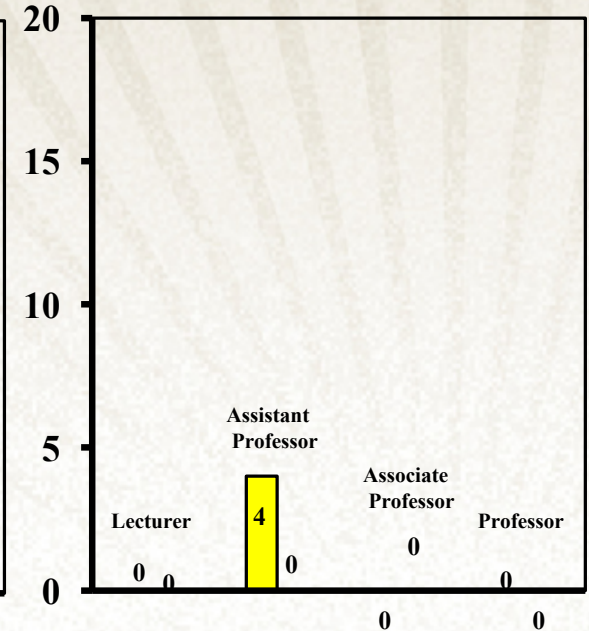

Overall Faculty Rank by Race & Sex

College of Arts & Architecture

White

Non - White

Non - Resident Alien

% of Faculty

Male
Female

Non-White includes: American Indian or Alaska Native, Non-Hispanic Asian, Non-Hispanic Black, Hispanic, Nat Hawaiian/Other Pacific Islander, Two or More Races, Unknown