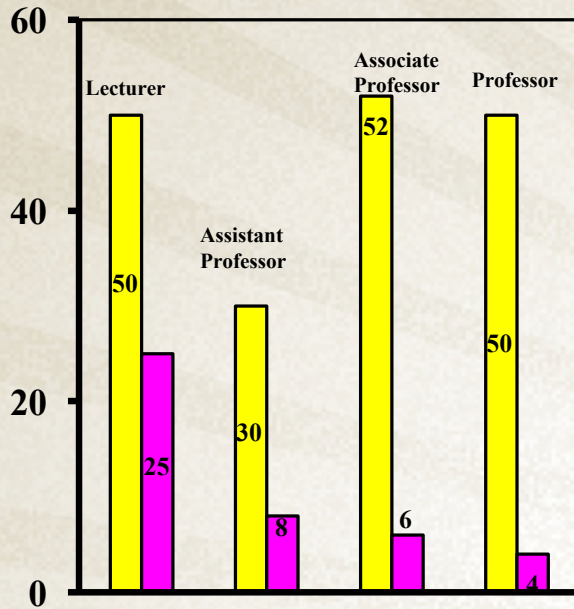

Overall Faculty Rank by Race & Sex College of Engineering

White