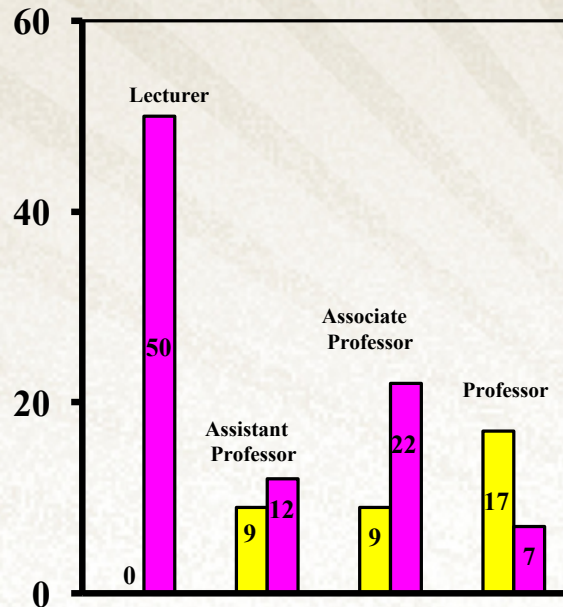

Overall Faculty Rank by Race & Sex College of Education

Non - White

% of Faculty

Male
Female

Non-White includes: American Indian or Alaska Native, Non-Hispanic Asian, Non-Hispanic Black, Hispanic, Nat Hawaiian/Other Pacific Islander, Two or More Races, Unknown