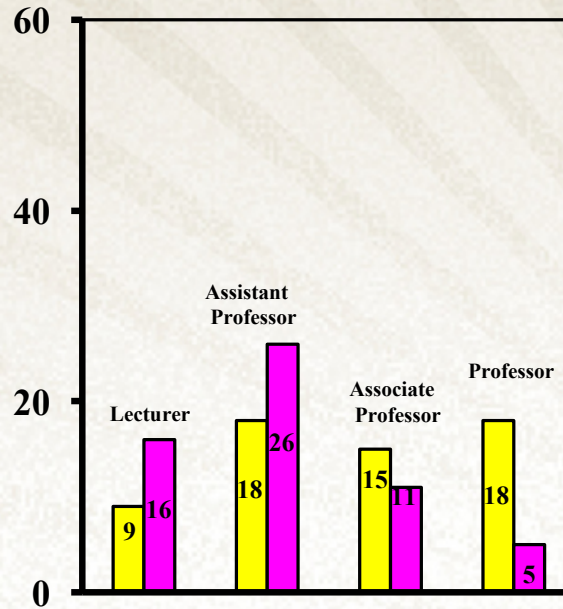

Overall Faculty Rank by Sex

Male
Female

Overall Faculty Rank by Race & Sex

White

Non - White

Non - Resident Alien

% of Faculty

 Male
 Female