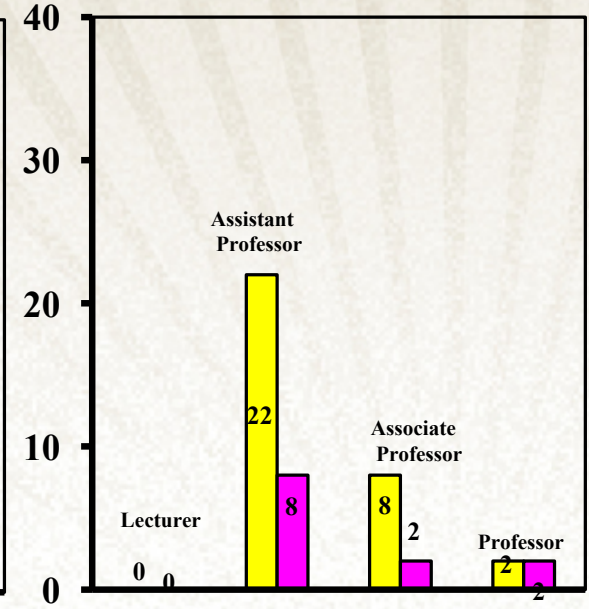

Overall Faculty Rank by Race & Sex College of Education

White

Non - White

Non - Resident Alien

% of Faculty

Male
Female

Non-White includes: American Indian or Alaska Native, Non-Hispanic Asian, Non-Hispanic Black, Hispanic, Nat Hawaiian/Other Pacific Islander, Two or More Races, Unknown

Overall Faculty Rank by Race & Sex College of Engineering

White

Non - White

Non - Resident Alien

% of Faculty

Male
Female

Non-White includes: American Indian or Alaska Native, Non-Hispanic Asian, Non-Hispanic Black, Hispanic, Nat Hawaiian/Other Pacific Islander, Two or More Races, Unknown