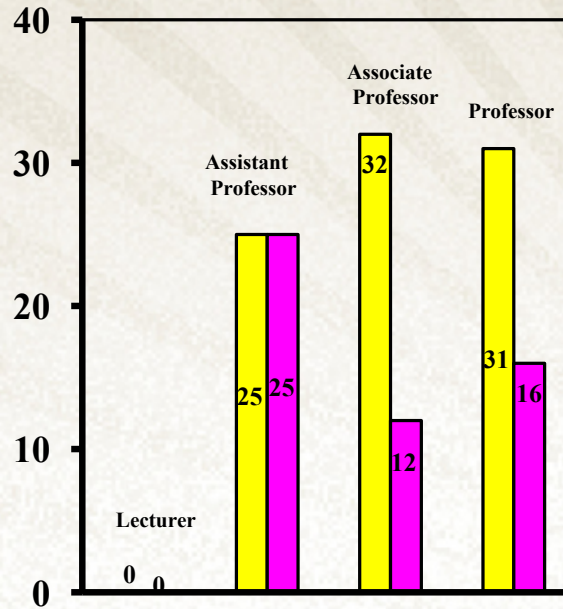

Overall Faculty Rank by Race & Sex College of Computing & Informatics

Non - White

% of Faculty

Male
Female

Non-White includes: American Indian or Alaska Native, Non-Hispanic Asian, Non-Hispanic Black, Hispanic, Nat Hawaiian/Other Pacific Islander, Two or More Races, Unknown